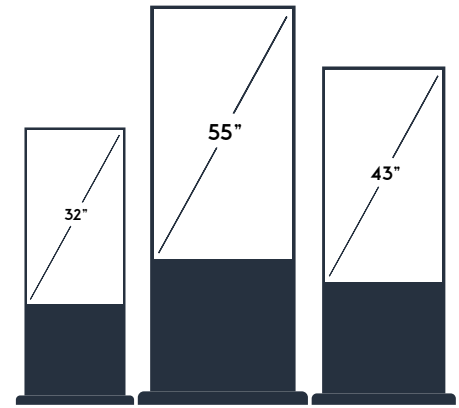

Features:

Display the best you with your best display.

Your content outshines the competition, as our digital standee can display up to 350 nits of peak brightness. Grab people's attention with up to 4k resolution, with a 178-degree FOV for superior clarity and visibility from any angle.

Your kiosk is unique. Uniquely yours. You can pick what you want, from the display size and type to the hardware and software configurations. Choose between Android or Windows, customize the apps to your requirements and run them on the kiosk without any flaws.

Play any file, Display your style. Run any media format, from image and video files to even 3D interactive software. All thanks to the capable processor, along with up to 4GB RAM and up to 32GB of local storage.