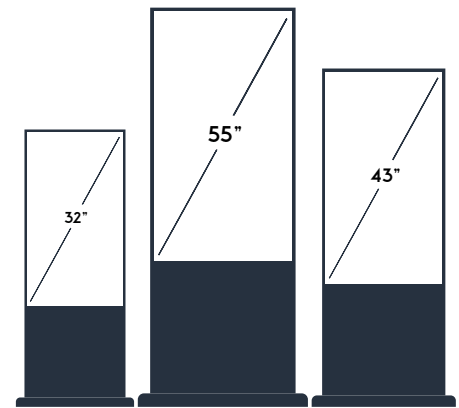

Specifications:

Viewing Angle	178°	Speakers	2 x 10W
Display Ratio	9:16	Interface	RJ45 x 1 USB2.0 x 2
Response time	8ms	Power Supply	AC 230V - 240V, 50Hz
Image Format	JPG, BMP, PNG, GIF and more	Network	RJ45, Wi-Fi, 3G or 4G (Optional)
Video Format	MP4, AVI, DIVX, MKV and more	Operating System	Android / Windows
Accessories	Power cord, Remote control, Keys, User manual, Wi-Fi Antenna		

Features:

Show your audience the complete picture for the best first impression. Express the best version of yourself in FullHD resolution. Many people can view it at the same time, from different angles 178-degree FOV for superior clarity and visibility from any angle.