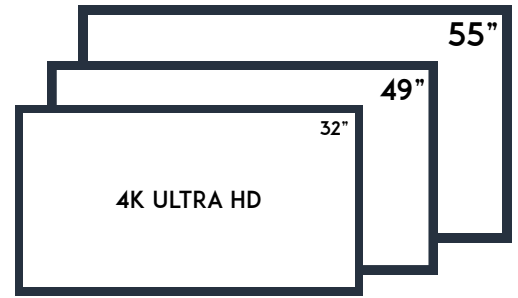

Viewing Angle	178°	Speakers	2 x 10W
Display Ratio	9:16	Interface	RJ45 x 1, USB2.0 x 2
Response time	8ms	Power Supply	AC 230V - 240V, 50Hz
Image Format	JPG, BMP, PNG, GIF and more	Network	RJ45, Wi-Fi, 3G or 4G (Optional)
Video Format	MP4, AVI, DIVX, MKV and more	Operating System	Android / Windows
Accessories	Power cord, Remote control, Keys, User manual, Wi-Fi antenna		

Features:

Painting on the wall; that says it all. Give your customers a TV to watch and your products to buy. Save your floor space and hang your digital signage on the wall to display content in up to 4K resolution, in 350 nits of brightness and with 178-degree FOV for superior clarity and visibility from any angle.

Play any file, Display your style. Run any media format, from image and video files to even 3D interactive software. All thanks to the capable processor, along with up to 4GB RAM and up to 32GB of local storage.