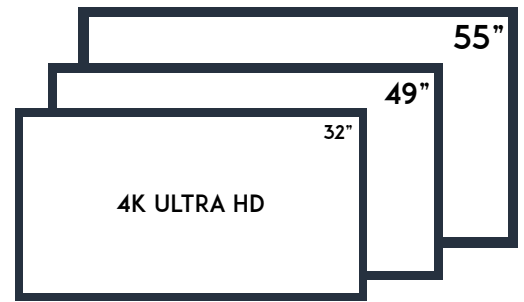

Specifications:

Viewing Angle	178°	Speakers	2 x 10W
Display Ratio	9:16	Interface	RJ45 x 1, USB2.0 x 2
Response time	8ms	Power Supply	AC 230V - 240V, 50Hz
Image Format	JPG, BMP, PNG, GIF and more	Network	RJ45, Wi-Fi, 3G or 4G (Optional)
Video Format	MP4, AVI, DIVX, MKV and more	Operating System	Android / Windows
Accessories	Power cord, Remote control, Keys, User manual, Wi-Fi antenna		

Features:

Painting on the wall; that says it all. Give your customers a TV to watch and your products to buy. Save your floor space and hang your interactive signage on the wall to display content in up to 4K resolution, in 350 nits of brightness and with 178-degree FOV for superior clarity and visibility from any angle.