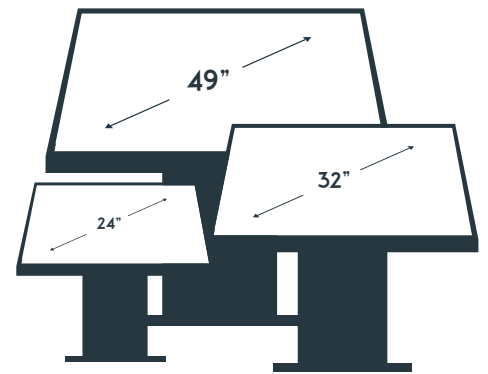

Features:

Point your customers (and yourself) in the right direction with our **Large Screen Kiosks** that can display the entire landscape or layout of the area in one kiosk.

Travel far, with just your fingers. Pinch to zoom into maps to see more of one location and pan over maps to see what's nearby. Our 10-point capacitive touch display boasts of Full HD resolution with 178 degree viewing angle, so that more people can view it at the same time.

Display the whole world on one screen. Run any media format, from image and video files to even 3D interactive software. All thanks to the capable processor, along with up to 16GB RAM and up to 32GB of storage.